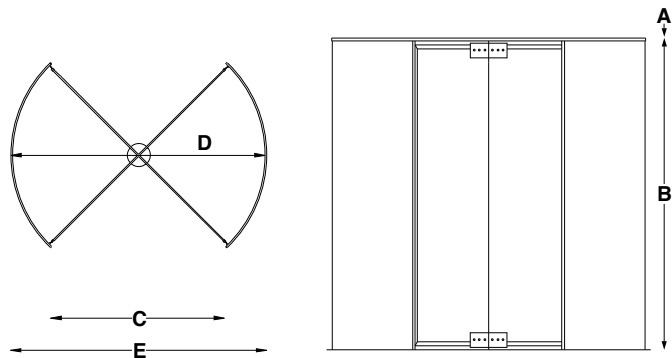

The 4-wing Crystal Tourniket

D Diameter (mm)	C Throat opening (mm)	E Installation width (mm)	Max persons / segment	Capacity/ minute¹	Type of traffic	Escape route²	Disabled access
4-wing Crystal Tourniket							
1600	1055	1650	1	2 x 26		-	-
1800	1195	1850	1	2 x 26		-	-
2000	1335	2050	1	2 x 26		-	-
2200	1475	2250	1	2 x 26			-
2400	1615	2450	1	2 x 24			-
2600	1755	2650	1	2 x 22			-
2800	1895	2850	1	2 x 20			-
3000	2035	3050	2	2 x 38			-

¹ Maximum capacity per minute indicates how many people can pass through the Crystal Tourniket in both directions under normal conditions.

² Only with collapsible door set (Subject to local regulations).

	A Glass soffit (mm)	B Height under canopy (mm)
All Diameters	18	2100-3000

Technical specifications

Power supply	200-240 VAC, 50/60 Hz
Motor	AC motor, 3-phase
Power consumption	
Operating	150W
Sationary	75W
Ambient temperature	-20°C to +50°C
Fuse	External power supply fused with 16 A Slow

High quality

At Boon Edam, we take quality seriously. Quality of the materials we use, quality of our employees as well as our partners. As with all Boon-Edam products, the Crystal Tourniket is manufactured to the highest standards, is CE approved and complies with the Machine Directive (98/37/EEC), the EMC-Directive (89/336/EEC) and the Low Voltage Directive (93/68/EEC).

Distributor