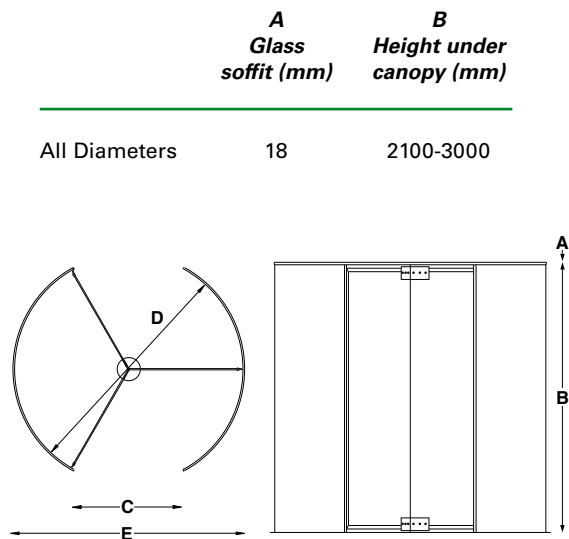

다목적 출입문 솔루션

다양한 구성을 통해 Crystal Tournicket은 호텔, 오피스건물과 같은 중간 규모의 통행량을 가진 여러 유형의 건물에 적용하기에 완벽한 선택입니다.

The 3-wing Crystal Tourniket

The Crystal Tourniket is available in a wide range of sizes with 3-wing doors offering larger segments, while 4-wing models provide wider throat openings and slightly smaller segments.

<i>D</i> Diameter (mm)	<i>C</i> Throat opening (mm)	<i>E</i> Installation width (mm)	Max persons / segment	Capacity/ minute ¹	Type of traffic	Escape route ²	Disabled access
3-wing Crystal Tourniket							
1600	700	1650	1	2 x 22		-	-
1800	800	1850	1	2 x 22		-	-
2000	900	2050	1	2 x 22		-	-
2200	1000	2250	1	2 x 20			-
2400	1100	2450	1	2 x 18			-
2600	1200	2650	2	2 x 33			-
2800	1300	2850	2	2 x 31			-
3000	1400	3050	2	2 x 29			-

The 4-wing Crystal Tourniket

D Diameter (mm)	C Throat opening (mm)	E Installation width (mm)	Max persons / segment	Capacity/ minute¹	Type of traffic	Escape route²	Disabled access
4-wing Crystal Tourniket							
1600	1055	1650	1	2 x 26		-	-
1800	1195	1850	1	2 x 26		-	-
2000	1335	2050	1	2 x 26		-	-
2200	1475	2250	1	2 x 26			-
2400	1615	2450	1	2 x 24			-
2600	1755	2650	1	2 x 22			-
2800	1895	2850	1	2 x 20			-
3000	2035	3050	2	2 x 38			-

	A Glass soffit (mm)	B Height under canopy (mm)
All Diameters	18	2100-3000

Technical specifications

Power supply	200-240 VAC, 50/60 Hz
Motor	AC motor, 3-phase
Power consumption	
Operating	150W
Sationary	75W
Ambient temperature	-20°C to +50°C
Fuse	External power supply fused with 16 A Slow